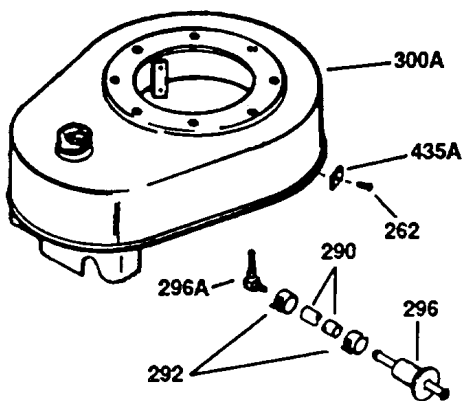

ILLUSTRATION SHOWS TYPICAL PARTS ONLY. ORDER BY PART NUMBER. PARTS NOT LISTED ARE SUPPLIED BY OEM.  
**VIEW 2 OF 2**

OPTIONAL 110 - 120 VOLT  
 STARTER MOTOR KIT

12.12.2005 08:56.5

Illustration #2

REF	ITEM #	DESCRIPTION	Q
64	30063	Screw, Torx T-30, 1/4-20 x 1/2	1
103	650814	Screw, Torx T-15, 10-24 x 1"	2
238	28820	Screw, 10-32 x 1/2"	2
240	31691	Air Cleaner Body	1
245	30727	Air Cleaner Filter	1
250	31715	Air Cleaner Cover	1
261	29747B	Screw, Torx T-40, 5/16-24 x 21	2
274	35865	* Exhaust Gasket	1
275	31574	Muffler	1
277	650696	Screw, 5/16-18 x 2-3/4"	2
290	29774	Fuel Line (2.00")	1
292	26460	Fuel Line Clamp	2
307	29673	* Oil Fill Plug Gasket	1
370A	34346	Lubrication Decal	1
380	632253	Carburetor (Incl. 184)	1

182	650378	Screw, Torx T-30, 5/16-18 x 1-	2
184	26756	* Carburetor To Intake Pipe Ga	1
185	32632	Intake Pipe	1
186	32582	Governor Link	1
200	32181A	Control Bracket (Incl.203, 204	1
203	31342	Compression Spring	1
204	650549	Screw, 5-40 x 7/16"	1
206	610973	Terminal	1
207	31823	Throttle Link	1
209	30200	Screw, 10-24 x 9/16"	2
210	27793	Conduit Clip	1
211	28942	Screw, 10-32 x 3/8"	1
224	27915A	* Intake Pipe Gasket	1
238	28820	Screw, 10-32 x 1/2"	2
239	27272A	* Air Cleaner Gasket	1
240	31691	Air Cleaner Body	1
243	650152	Screw, 8-32 x 3/8"	2
245	30727	Air Cleaner Filter	1
250	31715	Air Cleaner Cover	1
260	35210	Blower Housing	1
261	29747B	Screw, Torx T-40, 5/16-24 x 21	2
265	30939A	Cylinder Head Cover	1
274	35865	* Exhaust Gasket	1
275	31574	Muffler	1
276	31588	Locking Plate	1
277	650696	Screw, 5/16-18 x 2-3/4"	2
285	32125	Starter Cup	1
286	35009	Starter Screen	1
287	29716	Screw, 8-32 x 1/2"	4
290	29774	Fuel Line (2.00")	1
307	29673	* Oil Fill Plug Gasket	1
310	34165	Dipstick (Incl. 307)	1
325	29443	Wire Clip	1
370	550223	Logo Decal	1
370A	34346	Lubrication Decal	1
380	632253	Carburetor (Incl. 184)	1
390	590420	Rewind Starter	1
400	33234B	* Gasket Set	1
420	730225	SAE 30 4-Cycle Engine Oil (Qua	1