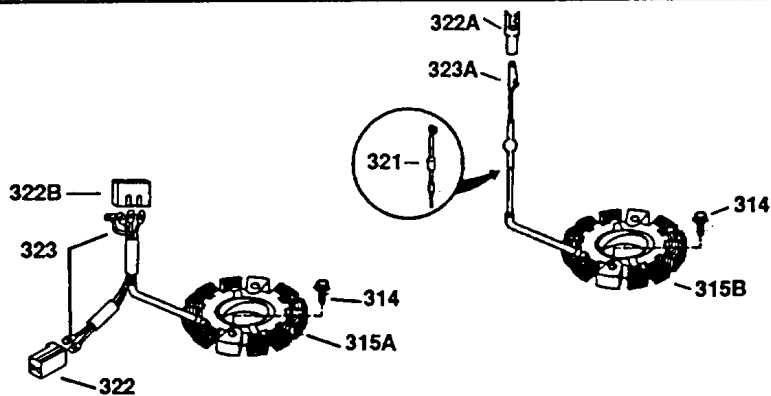

ILLUSTRATION SHOWS TYPICAL PARTS ONLY. ORDER BY PART NUMBER. PARTS NOT LISTED ARE SUPPLIED BY OEM.  
**VIEW 2 OF 2**

OPTIONAL 110 - 120 VOLT  
 STARTER MOTOR KIT

12.12.2005 08:56.5

Illustration #2

REF	ITEM #	DESCRIPTION	Q
64	30063	Screw, Torx T-30, 1/4-20 x 1/2	1
103	650814	Screw, Torx T-15, 10-24 x 1"	2
238	28820	Screw, 10-32 x 1/2"	2
240	31691	Air Cleaner Body	1
245	30727	Air Cleaner Filter	1
250	31715	Air Cleaner Cover	1
261	29747B	Screw, Torx T-40, 5/16-24 x 21	2
274	35865	* Exhaust Gasket	1
275	31574	Muffler	1
277	650696	Screw, 5/16-18 x 2-3/4"	2
290	29774	Fuel Line (2.00")	1
292	26460	Fuel Line Clamp	2
307	29673	* Oil Fill Plug Gasket	1
370A	34346	Lubrication Decal	1
380	632253	Carburetor (Incl. 184)	1

182	650378	Screw, Torx T-30, 5/16-18 x 1-	2
184	26756	* Carburetor To Intake Pipe Ga	1
185	32632	Intake Pipe	1
186	32582	Governor Link	1
200	32181A	Control Bracket (Incl.203, 204	1
203	31342	Compression Spring	1
204	650549	Screw, 5-40 x 7/16"	1
206	610973	Terminal	1
207	31823	Throttle Link	1
209	30200	Screw, 10-24 x 9/16"	2
210	27793	Conduit Clip	1
211	28942	Screw, 10-32 x 3/8"	1
224	27915A	* Intake Pipe Gasket	1
238	28820	Screw, 10-32 x 1/2"	2
239	27272A	* Air Cleaner Gasket	1
240	31691	Air Cleaner Body	1
243	650152	Screw, 8-32 x 3/8"	2
245	30727	Air Cleaner Filter	1
250	31715	Air Cleaner Cover	1
260	35210	Blower Housing	1
261	29747B	Screw, Torx T-40, 5/16-24 x 21	2
265	30939A	Cylinder Head Cover	1
274	35865	* Exhaust Gasket	1
275	31574	Muffler	1
276	31588	Locking Plate	1
277	650696	Screw, 5/16-18 x 2-3/4"	2
285	32125	Starter Cup	1
286	35009	Starter Screen	1
287	29716	Screw, 8-32 x 1/2"	4
290	29774	Fuel Line (2.00")	1
307	29673	* Oil Fill Plug Gasket	1
310	34165	Dipstick (Incl. 307)	1
325	29443	Wire Clip	1
370	550223	Logo Decal	1
370A	34346	Lubrication Decal	1
380	632253	Carburetor (Incl. 184)	1
390	590420	Rewind Starter	1
400	33234B	* Gasket Set	1
420	730225	SAE 30 4-Cycle Engine Oil (Qua	1