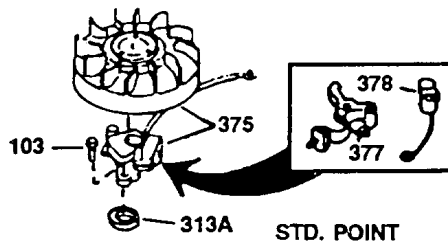

ILLUSTRATION SHOWS TYPICAL PARTS ONLY. ORDER BY PART NUMBER. PARTS NOT LISTED ARE SUPPLIED BY OEM.  
**VIEW 2 OF 2**

OPTIONAL 110 - 120 VOLT  
 STARTER MOTOR KIT

12.12.2005 08:56.5

Illustration #2

REF	ITEM #	DESCRIPTION	Q
64	30063	Screw, Torx T-30, 1/4-20 x 1/2	1
103	650814	Screw, Torx T-15, 10-24 x 1"	2
238	28820	Screw, 10-32 x 1/2"	2
240	31691	Air Cleaner Body	1
245	30727	Air Cleaner Filter	1
250	31715	Air Cleaner Cover	1
261	29747B	Screw, Torx T-40, 5/16-24 x 21	2
274	35865	* Exhaust Gasket	1
275	31574	Muffler	1
277	650696	Screw, 5/16-18 x 2-3/4"	2
290	29774	Fuel Line (2.00")	1
292	26460	Fuel Line Clamp	2
307	29673	* Oil Fill Plug Gasket	1
370A	34346	Lubrication Decal	1
380	632253	Carburetor (Incl. 184)	1

182	650378	Screw, Torx T-30, 5/16-18 x 1-	2
184	26756	* Carburetor To Intake Pipe Ga	1
185	32632	Intake Pipe	1
186	32582	Governor Link	1
200	32181A	Control Bracket (Incl.203, 204	1
203	31342	Compression Spring	1
204	650549	Screw, 5-40 x 7/16"	1
206	610973	Terminal	1
207	31823	Throttle Link	1
209	30200	Screw, 10-24 x 9/16"	2
210	27793	Conduit Clip	1
211	28942	Screw, 10-32 x 3/8"	1
224	27915A	* Intake Pipe Gasket	1
238	28820	Screw, 10-32 x 1/2"	2
239	27272A	* Air Cleaner Gasket	1
240	31691	Air Cleaner Body	1
243	650152	Screw, 8-32 x 3/8"	2
245	30727	Air Cleaner Filter	1
250	31715	Air Cleaner Cover	1
260	35210	Blower Housing	1
261	29747B	Screw, Torx T-40, 5/16-24 x 21	2
265	30939A	Cylinder Head Cover	1
274	35865	* Exhaust Gasket	1
275	31574	Muffler	1
276	31588	Locking Plate	1
277	650696	Screw, 5/16-18 x 2-3/4"	2
285	32125	Starter Cup	1
286	35009	Starter Screen	1
287	29716	Screw, 8-32 x 1/2"	4
290	29774	Fuel Line (2.00")	1
307	29673	* Oil Fill Plug Gasket	1
310	34165	Dipstick (Incl. 307)	1
325	29443	Wire Clip	1
370	550223	Logo Decal	1
370A	34346	Lubrication Decal	1
380	632253	Carburetor (Incl. 184)	1
390	590420	Rewind Starter	1
400	33234B	* Gasket Set	1
420	730225	SAE 30 4-Cycle Engine Oil (Qua	1