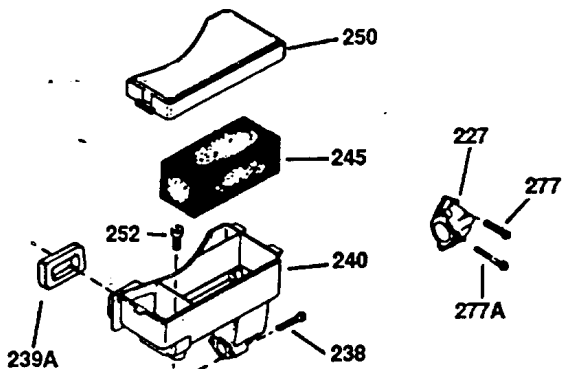

ILLUSTRATION SHOWS TYPICAL PARTS ONLY. ORDER BY PART NUMBER. PARTS NOT LISTED ARE SUPPLIED BY OEM.  
**VIEW 2 OF 2**

OPTIONAL 110 - 120 VOLT  
 STARTER MOTOR KIT

12.12.2005 08:56.5

Illustration #2

REF	ITEM #	DESCRIPTION	Q
64	30063	Screw, Torx T-30, 1/4-20 x 1/2	1
103	650814	Screw, Torx T-15, 10-24 x 1"	2
238	28820	Screw, 10-32 x 1/2"	2
240	31691	Air Cleaner Body	1
245	30727	Air Cleaner Filter	1
250	31715	Air Cleaner Cover	1
261	29747B	Screw, Torx T-40, 5/16-24 x 21	2
274	35865	* Exhaust Gasket	1
275	31574	Muffler	1
277	650696	Screw, 5/16-18 x 2-3/4"	2
290	29774	Fuel Line (2.00")	1
292	26460	Fuel Line Clamp	2
307	29673	* Oil Fill Plug Gasket	1
370A	34346	Lubrication Decal	1
380	632253	Carburetor (Incl. 184)	1

182	650378	Screw, Torx T-30, 5/16-18 x 1-	2
184	26756	* Carburetor To Intake Pipe Ga	1
185	32632	Intake Pipe	1
186	32582	Governor Link	1
200	32181A	Control Bracket (Incl.203, 204	1
203	31342	Compression Spring	1
204	650549	Screw, 5-40 x 7/16"	1
206	610973	Terminal	1
207	31823	Throttle Link	1
209	30200	Screw, 10-24 x 9/16"	2
210	27793	Conduit Clip	1
211	28942	Screw, 10-32 x 3/8"	1
224	27915A	* Intake Pipe Gasket	1
238	28820	Screw, 10-32 x 1/2"	2
239	27272A	* Air Cleaner Gasket	1
240	31691	Air Cleaner Body	1
243	650152	Screw, 8-32 x 3/8"	2
245	30727	Air Cleaner Filter	1
250	31715	Air Cleaner Cover	1
260	35210	Blower Housing	1
261	29747B	Screw, Torx T-40, 5/16-24 x 21	2
265	30939A	Cylinder Head Cover	1
274	35865	* Exhaust Gasket	1
275	31574	Muffler	1
276	31588	Locking Plate	1
277	650696	Screw, 5/16-18 x 2-3/4"	2
285	32125	Starter Cup	1
286	35009	Starter Screen	1
287	29716	Screw, 8-32 x 1/2"	4
290	29774	Fuel Line (2.00")	1
307	29673	* Oil Fill Plug Gasket	1
310	34165	Dipstick (Incl. 307)	1
325	29443	Wire Clip	1
370	550223	Logo Decal	1
370A	34346	Lubrication Decal	1
380	632253	Carburetor (Incl. 184)	1
390	590420	Rewind Starter	1
400	33234B	* Gasket Set	1
420	730225	SAE 30 4-Cycle Engine Oil (Qua	1