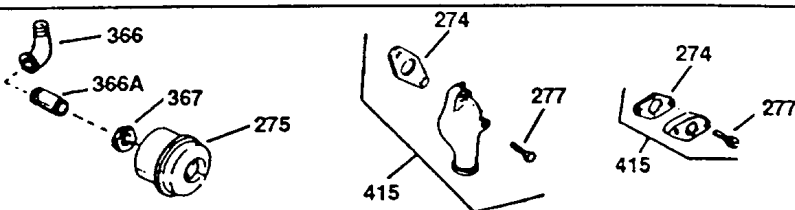

ILLUSTRATION SHOWS TYPICAL PARTS ONLY. ORDER BY PART NUMBER. PARTS NOT LISTED ARE SUPPLIED BY OEM.  
**VIEW 2 OF 2**

OPTIONAL 110 - 120 VOLT  
 STARTER MOTOR KIT

12.12.2005 08:56.5

Illustration #2

REF	ITEM #	DESCRIPTION	Q
64	30063	Screw, Torx T-30, 1/4-20 x 1/2	1
103	650814	Screw, Torx T-15, 10-24 x 1"	2
238	28820	Screw, 10-32 x 1/2"	2
240	31691	Air Cleaner Body	1
245	30727	Air Cleaner Filter	1
250	31715	Air Cleaner Cover	1
261	29747B	Screw, Torx T-40, 5/16-24 x 21	2
274	35865	* Exhaust Gasket	1
275	31574	Muffler	1
277	650696	Screw, 5/16-18 x 2-3/4"	2
290	29774	Fuel Line (2.00")	1
292	26460	Fuel Line Clamp	2
307	29673	* Oil Fill Plug Gasket	1
370A	34346	Lubrication Decal	1
380	632253	Carburetor (Incl. 184)	1

182	650378	Screw, Torx T-30, 5/16-18 x 1-	2
184	26756	* Carburetor To Intake Pipe Ga	1
185	32632	Intake Pipe	1
186	32582	Governor Link	1
200	32181A	Control Bracket (Incl.203, 204	1
203	31342	Compression Spring	1
204	650549	Screw, 5-40 x 7/16"	1
206	610973	Terminal	1
207	31823	Throttle Link	1
209	30200	Screw, 10-24 x 9/16"	2
210	27793	Conduit Clip	1
211	28942	Screw, 10-32 x 3/8"	1
224	27915A	* Intake Pipe Gasket	1
238	28820	Screw, 10-32 x 1/2"	2
239	27272A	* Air Cleaner Gasket	1
240	31691	Air Cleaner Body	1
243	650152	Screw, 8-32 x 3/8"	2
245	30727	Air Cleaner Filter	1
250	31715	Air Cleaner Cover	1
260	35210	Blower Housing	1
261	29747B	Screw, Torx T-40, 5/16-24 x 21	2
265	30939A	Cylinder Head Cover	1
274	35865	* Exhaust Gasket	1
275	31574	Muffler	1
276	31588	Locking Plate	1
277	650696	Screw, 5/16-18 x 2-3/4"	2
285	32125	Starter Cup	1
286	35009	Starter Screen	1
287	29716	Screw, 8-32 x 1/2"	4
290	29774	Fuel Line (2.00")	1
307	29673	* Oil Fill Plug Gasket	1
310	34165	Dipstick (Incl. 307)	1
325	29443	Wire Clip	1
370	550223	Logo Decal	1
370A	34346	Lubrication Decal	1
380	632253	Carburetor (Incl. 184)	1
390	590420	Rewind Starter	1
400	33234B	* Gasket Set	1
420	730225	SAE 30 4-Cycle Engine Oil (Qua	1