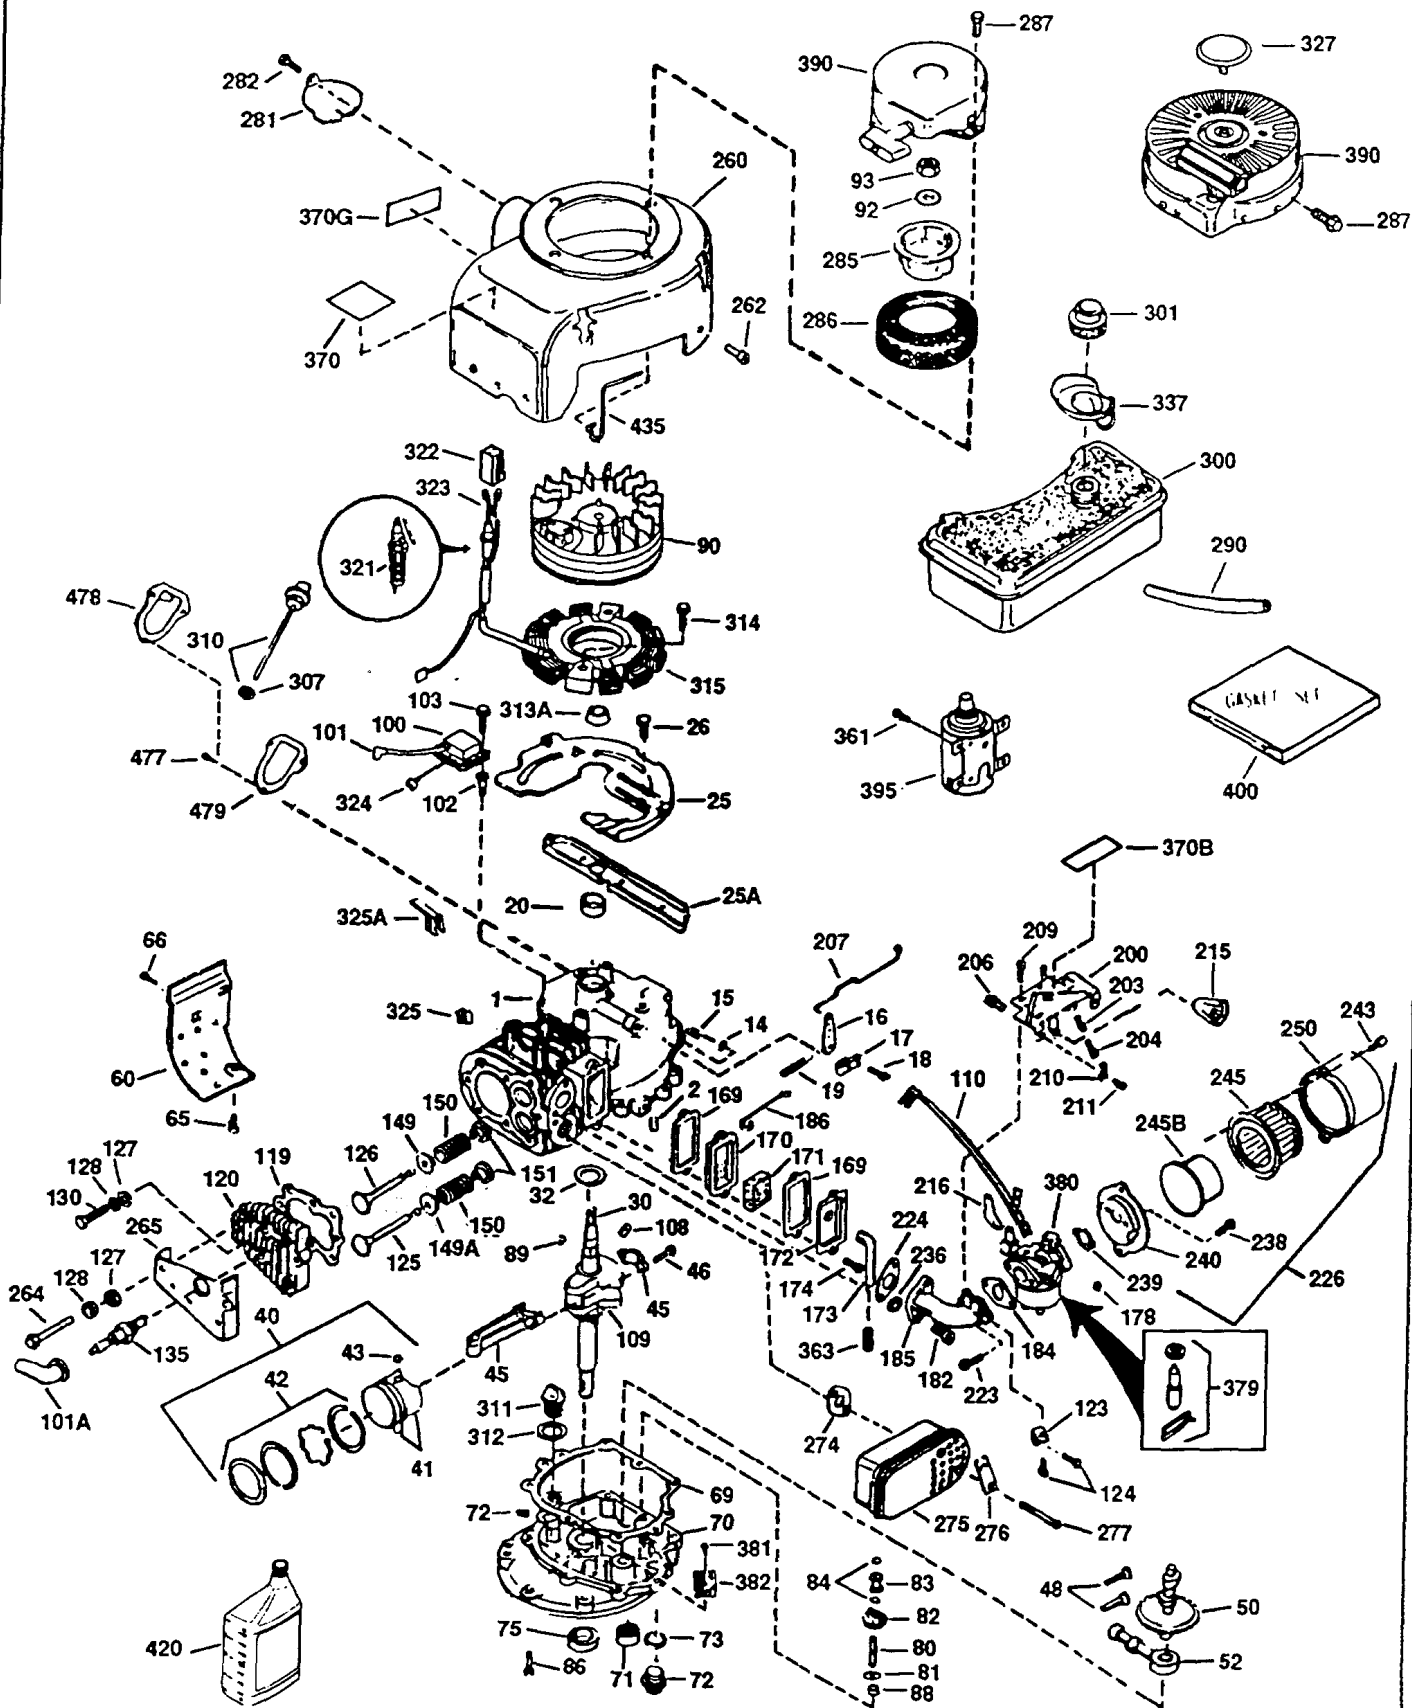

ILLUSTRATION SHOWS TYPICAL PARTS ONLY. ORDER BY PART NUMBER. PARTS NOT LISTED ARE SUPPLIED BY OEM.

VIEW 1 OF 2

Illustration #1

REF	ITEM #	DESCRIPTION	Q	REMARK
1	34913A	Cylinder (Incl. 2 & 20)	1	
2	27652	Dowel Pin	2	
14	28277	Washer	1	
15	30669	Governor Rod (Incl. 14)	1	
16	31357	Governor Lever	1	
17	31335	Governor Lever Clamp	1	
18	650548	Screw, 8-32 x 5/16"	1	
19	31361	Extension Spring	1	
20	32630	Oil Seal	1	
25	29536	Blower Housing Baffle	1	
26	650561	Screw, 1/4-20 x 5/8"	2	
30	35209	Crankshaft	1	
40	34531	Piston, Pin & Ring Set (Std.)	1	
40	34532	Piston, Pin & Ring Set (.010"	1	
40	34533	Piston, Pin & Ring Set (.020"	1	
41	33312B	Piston & Pin Ass'y. (Std.) (In	1	
41	33313B	Piston & Pin Ass'y. (.010" OS)	1	(Incl. 43)
41	33314B	Piston & Pin Ass'y. (.020" OS)	1	(Incl. 43)
42	34854	Ring Set (Std.)	1	
42	34855	Ring Set (.010" OS)	1	
42	34856	Ring Set (.020" OS)	1	
43	27888	Piston Pin Retaining Ring	2	
45	31380C	Connecting Rod Ass'y. (Incl. 4	1	
46	650662C	Connecting Rod Bolt	2	
48	34034	Valve Lifter	2	
50	32114	Camshaft	1	
52	31356	Oil Pump Ass'y.	1	
60	30622A	Blower Housing Extension	1	
64	30063	Screw, Torx T-30, 1/4-20 x 1/2	1	
65	650128	Screw, 10-24 x 1/2"	1	
69	30684	* Mounting Flange Gasket	1	
70	35579	Mounting Flange (Incl. 72,75,8	1	
72	27642	Oil Drain Plug	1	
75	27897	Oil Seal	1	
80	30668	Governor Shaft	1	
81	30590A	Washer	1	
82	30591	Governor Gear Ass'y. (Incl. 81	1	
83	30588A	Governor Spool	1	
84	29193	Retaining Ring	2	
86	650488	Screw, 1/4-20 x 1-1/4"	7	
88	31707A	Spacer (Incl. 81)	1	
89	32589	Flywheel Key	1	
90	611084	Flywheel	1	
92	650815	Belleville Washer	1	
93	8116	Flywheel Nut	1	
100	34443A	Solid State Ignition	1	
101	610118	Spark Plug Cover	1	
102	650872	Solid State Mounting Stud	2	
103	650814	Screw, Torx T-15, 10-24 x 1"	2	
110	35195A	Ground Wire	1	
119	28938C	* Cylinder Head Gasket	1	
120	30938A	Cylinder Head	1	
125	27878A	Exhaust Valve (Std.) (Incl. 15	1	
125	27880A	Exhaust Valve (1/32" OS) (Incl	1	
126	32783	Intake Valve (Std.) (Incl. 151	1	
126	32784	Intake Valve (1/32" OS) (Incl.	1	
127	650691	Washer	8	
128	650690	Belleville Washer	8	
130	650697A	Screw, 5/16-18 x 2-1/2"	8	
135	33636	Resistor Spark Plug (RJ17LM)	1	
149	27882	Valve Spring Cap	2	
150	27881	Valve Spring	2	
151	32581	Valve Spring Keeper	2	
169	27896A	* Valve Cover Gasket	2	
170	28423	Breather Body	1	
171	28424	Breather Element	1	
172	28425	Valve Cover	1	
173	35350	Breather Tube	1	
174	650128	Screw, 10-24 x 1/2"	2	
178	650517	Screw, 1/4-20 x 27/32"	2