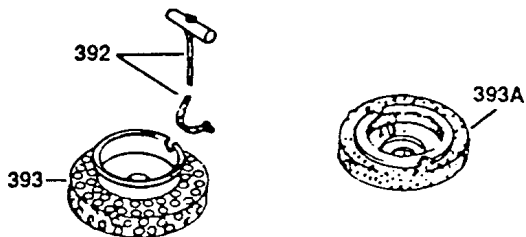

ILLUSTRATION SHOWS TYPICAL PARTS ONLY. ORDER BY PART NUMBER. PARTS NOT LISTED ARE SUPPLIED BY OEM.  
**VIEW 2 OF 2**

OPTIONAL 110 - 120 VOLT  
 STARTER MOTOR KIT

12.12.2005 08:56.5

Illustration #2

REF	ITEM #	DESCRIPTION	Q
64	30063	Screw, Torx T-30, 1/4-20 x 1/2	1
103	650814	Screw, Torx T-15, 10-24 x 1"	2
238	28820	Screw, 10-32 x 1/2"	2
240	31691	Air Cleaner Body	1
245	30727	Air Cleaner Filter	1
250	31715	Air Cleaner Cover	1
261	29747B	Screw, Torx T-40, 5/16-24 x 21	2
274	35865	* Exhaust Gasket	1
275	31574	Muffler	1
277	650696	Screw, 5/16-18 x 2-3/4"	2
290	29774	Fuel Line (2.00")	1
292	26460	Fuel Line Clamp	2
307	29673	* Oil Fill Plug Gasket	1
370A	34346	Lubrication Decal	1
380	632253	Carburetor (Incl. 184)	1

ILLUSTRATION SHOWS TYPICAL PARTS ONLY. ORDER BY PART NUMBER. PARTS NOT LISTED ARE SUPPLIED BY OEM.

**VIEW 1 OF 2**