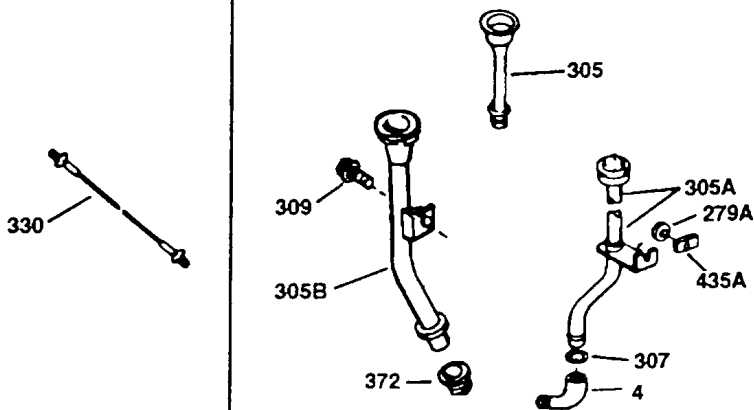

ILLUSTRATION SHOWS TYPICAL PARTS ONLY. ORDER BY PART NUMBER. PARTS NOT LISTED ARE SUPPLIED BY OEM.  
**VIEW 2 OF 2**

OPTIONAL 110 - 120 VOLT  
 STARTER MOTOR KIT

12.12.2005 08:56.5

Illustration #2

REF	ITEM #	DESCRIPTION	Q
64	30063	Screw, Torx T-30, 1/4-20 x 1/2	1
103	650814	Screw, Torx T-15, 10-24 x 1"	2
238	28820	Screw, 10-32 x 1/2"	2
240	31691	Air Cleaner Body	1
245	30727	Air Cleaner Filter	1
250	31715	Air Cleaner Cover	1
261	29747B	Screw, Torx T-40, 5/16-24 x 21	2
274	35865	* Exhaust Gasket	1
275	31574	Muffler	1
277	650696	Screw, 5/16-18 x 2-3/4"	2
290	29774	Fuel Line (2.00")	1
292	26460	Fuel Line Clamp	2
307	29673	* Oil Fill Plug Gasket	1
370A	34346	Lubrication Decal	1
380	632253	Carburetor (Incl. 184)	1

182	650378	Screw, Torx T-30, 5/16-18 x 1-	2
184	26756	* Carburetor To Intake Pipe Ga	1
185	32632	Intake Pipe	1
186	32582	Governor Link	1
200	32181A	Control Bracket (Incl.203, 204	1
203	31342	Compression Spring	1
204	650549	Screw, 5-40 x 7/16"	1
206	610973	Terminal	1
207	31823	Throttle Link	1
209	30200	Screw, 10-24 x 9/16"	2
210	27793	Conduit Clip	1
211	28942	Screw, 10-32 x 3/8"	1
224	27915A	* Intake Pipe Gasket	1
238	28820	Screw, 10-32 x 1/2"	2
239	27272A	* Air Cleaner Gasket	1
240	31691	Air Cleaner Body	1
243	650152	Screw, 8-32 x 3/8"	2
245	30727	Air Cleaner Filter	1
250	31715	Air Cleaner Cover	1
260	35210	Blower Housing	1
261	29747B	Screw, Torx T-40, 5/16-24 x 21	2
265	30939A	Cylinder Head Cover	1
274	35865	* Exhaust Gasket	1
275	31574	Muffler	1
276	31588	Locking Plate	1
277	650696	Screw, 5/16-18 x 2-3/4"	2
285	32125	Starter Cup	1
286	35009	Starter Screen	1
287	29716	Screw, 8-32 x 1/2"	4
290	29774	Fuel Line (2.00")	1
307	29673	* Oil Fill Plug Gasket	1
310	34165	Dipstick (Incl. 307)	1
325	29443	Wire Clip	1
370	550223	Logo Decal	1
370A	34346	Lubrication Decal	1
380	632253	Carburetor (Incl. 184)	1
390	590420	Rewind Starter	1
400	33234B	* Gasket Set	1
420	730225	SAE 30 4-Cycle Engine Oil (Qua	1